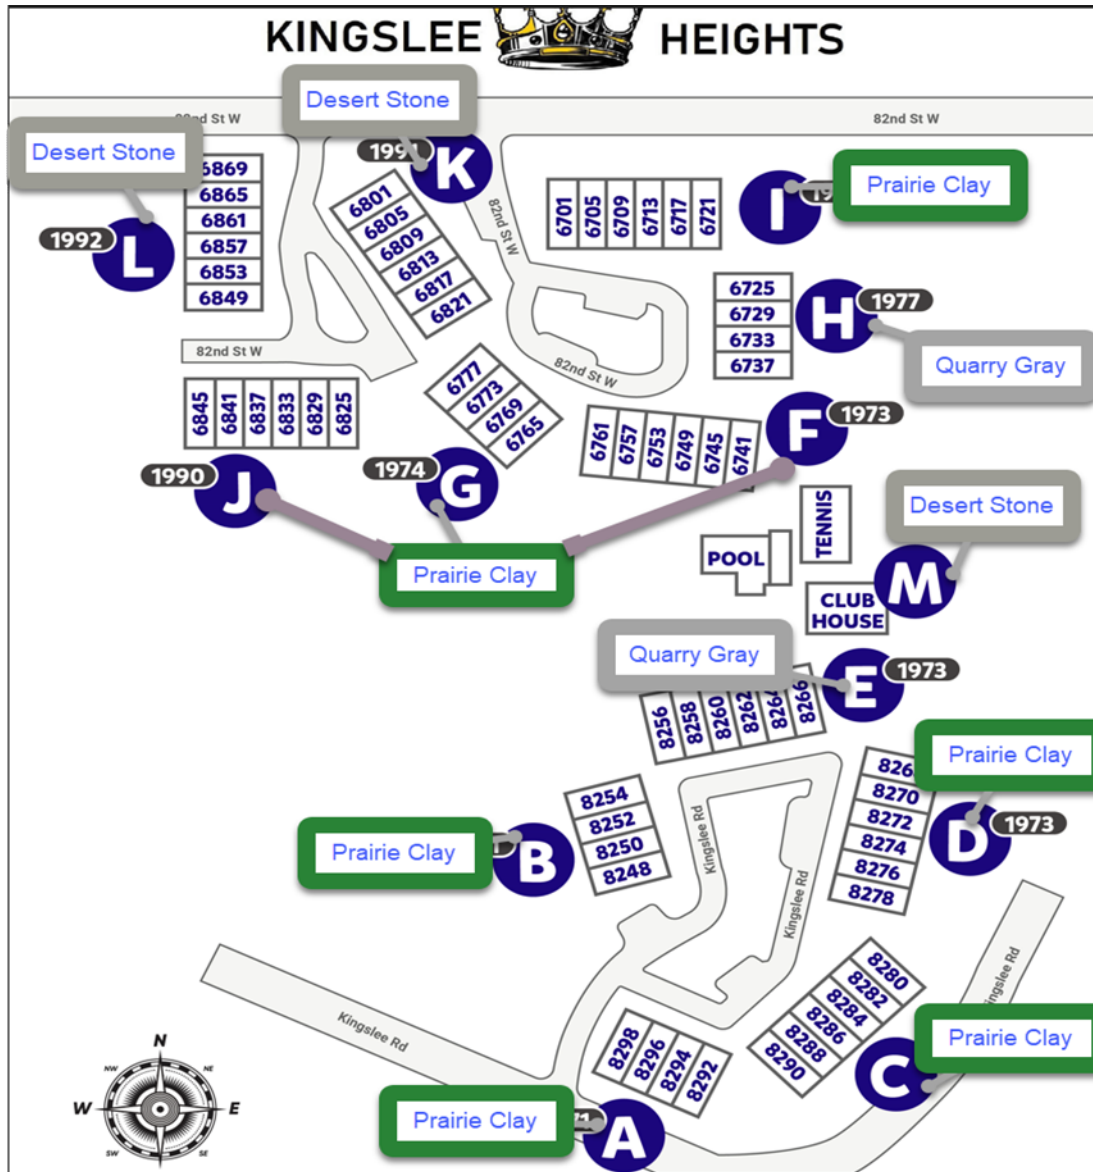

Kingslee Townhome Siding Colors

SNOWCAP WHITE All Trim Pieces, Soffits, Fascia, and Corner Caps

Snowscape White

Prairie Clay

Siding for Buildings A, B, C, D, E, F, G, I, J

Prairie Clay

Quarry Gray

Siding for Buildings E, H

Quarry Gray

Desert Stone

Siding for Buildings L, K, M (clubhouse)

Desert Stone