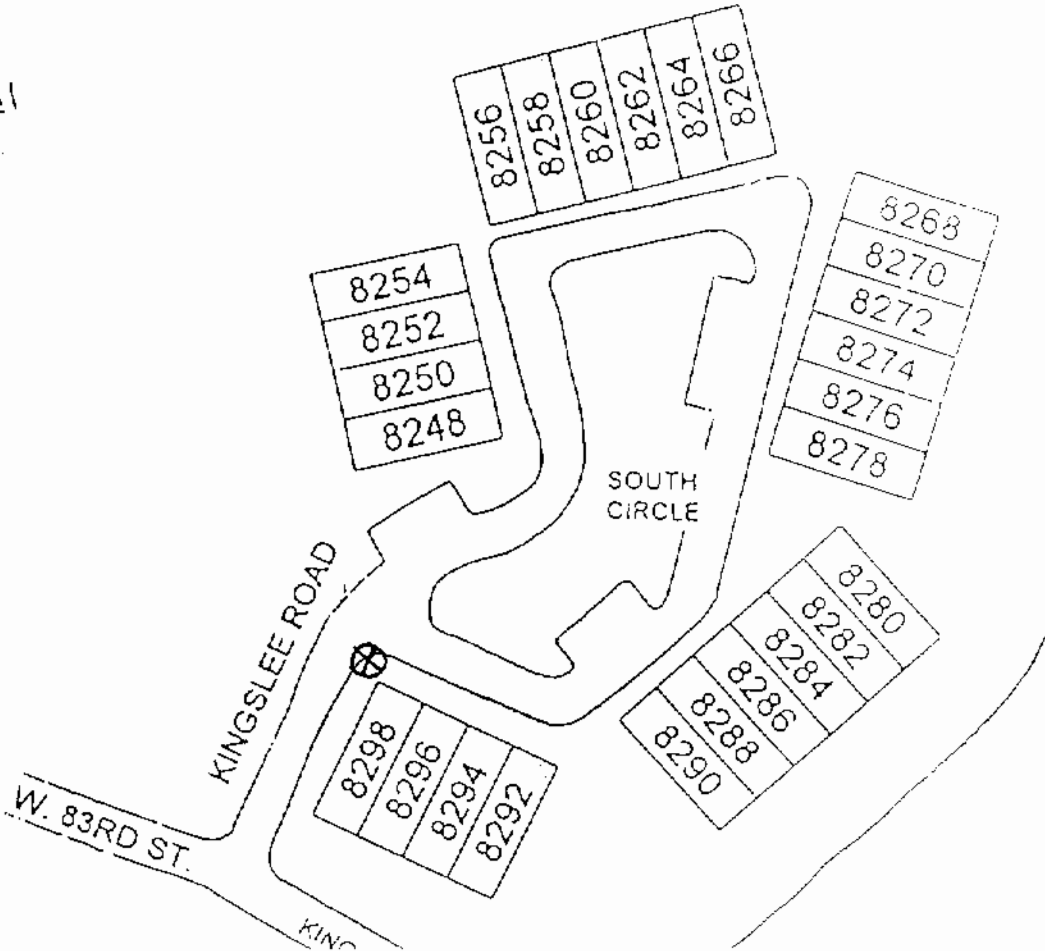

WEST 82ND STREET

KINGSLEE

CLUBHOUSE

⊗ = Sand Barrel

TO HIGHWOOD DRIVE

W. 83RD ST.

KINGSLEE ROAD

KING