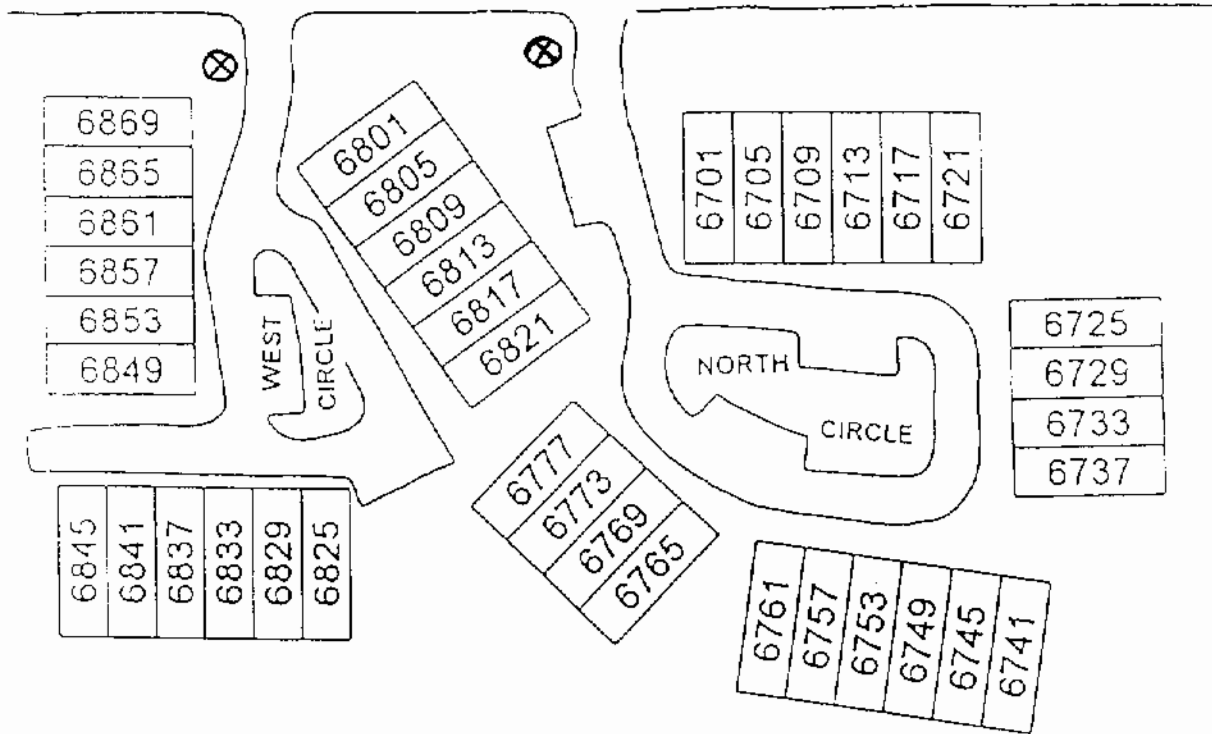

WEST 82ND STREET

KINGSLEE

CLUBHOUSE

⊗ = Sand Barrel

TO HIGHWOOD DRIVE

W. 83RD ST.

KINGSLEE ROAD

KING